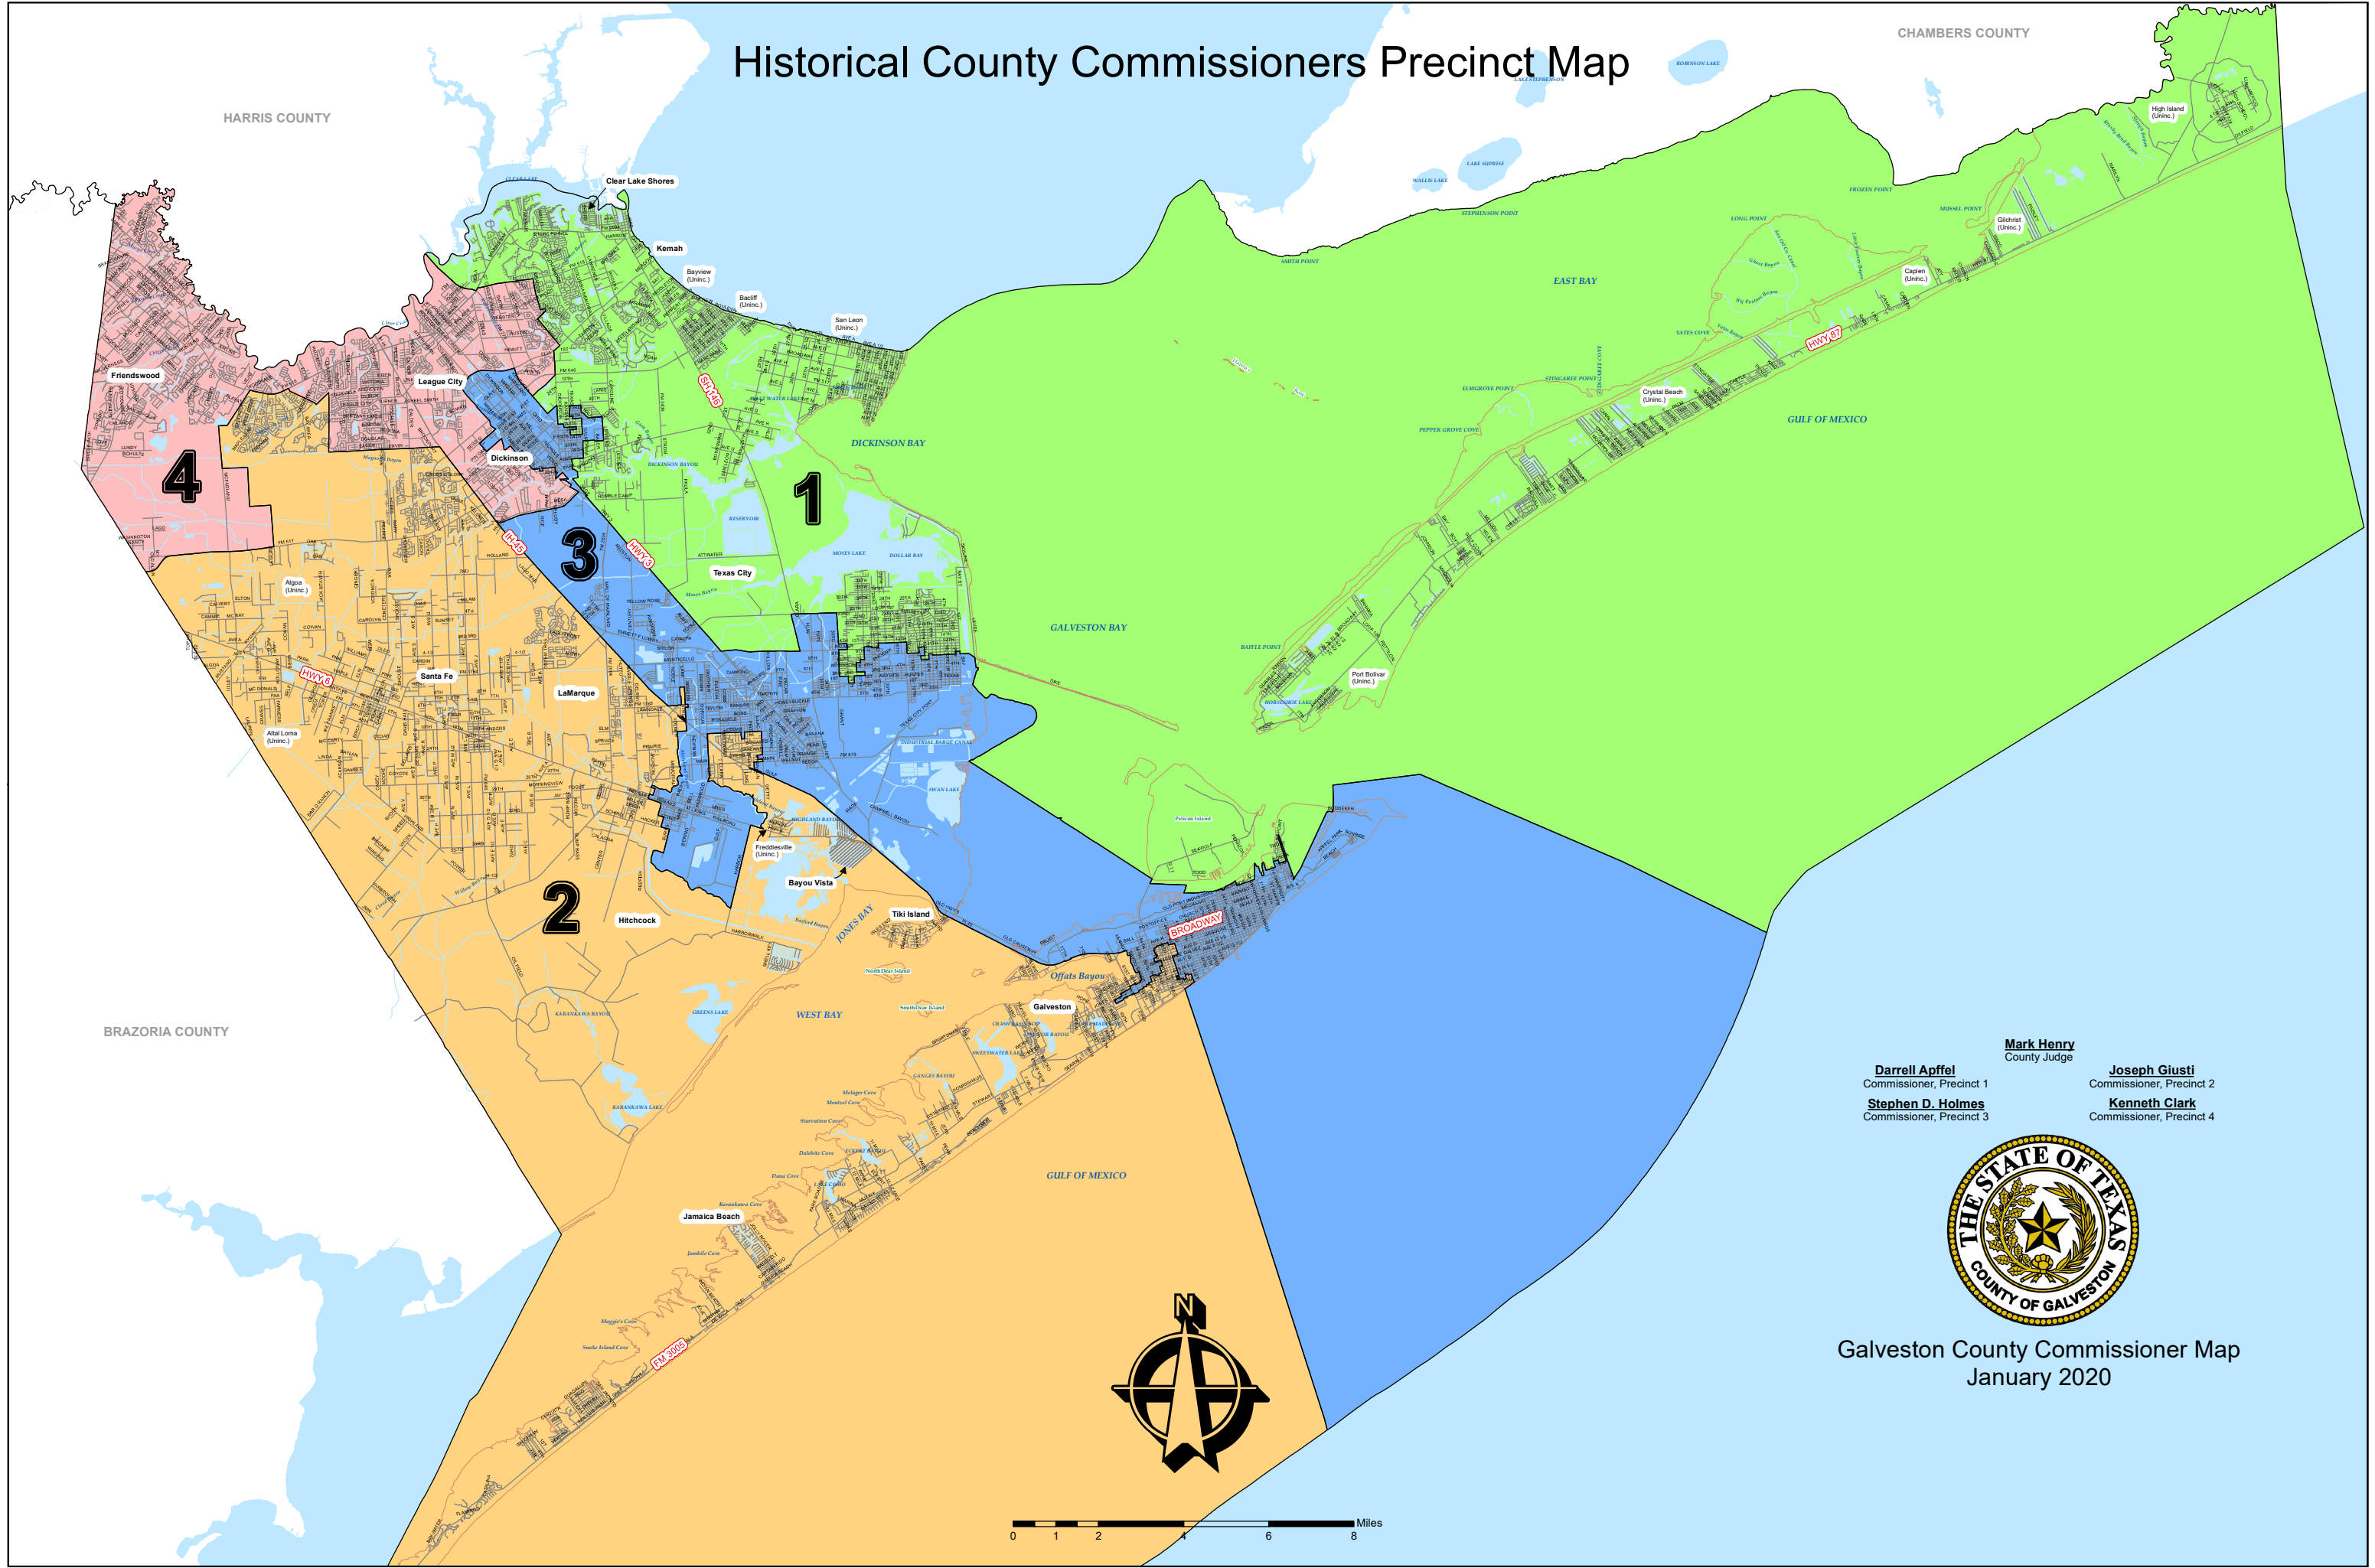

# Historical County Commissioners Precinct Map

**Mark Henry**  
County Judge

**Darrell Appfel**  
Commissioner, Precinct 1

**Stephen D. Holmes**  
Commissioner, Precinct 3

**Joseph Giusti**  
Commissioner, Precinct 2

**Kenneth Clark**  
Commissioner, Precinct 4

Galveston County Commissioner Map  
January 2020